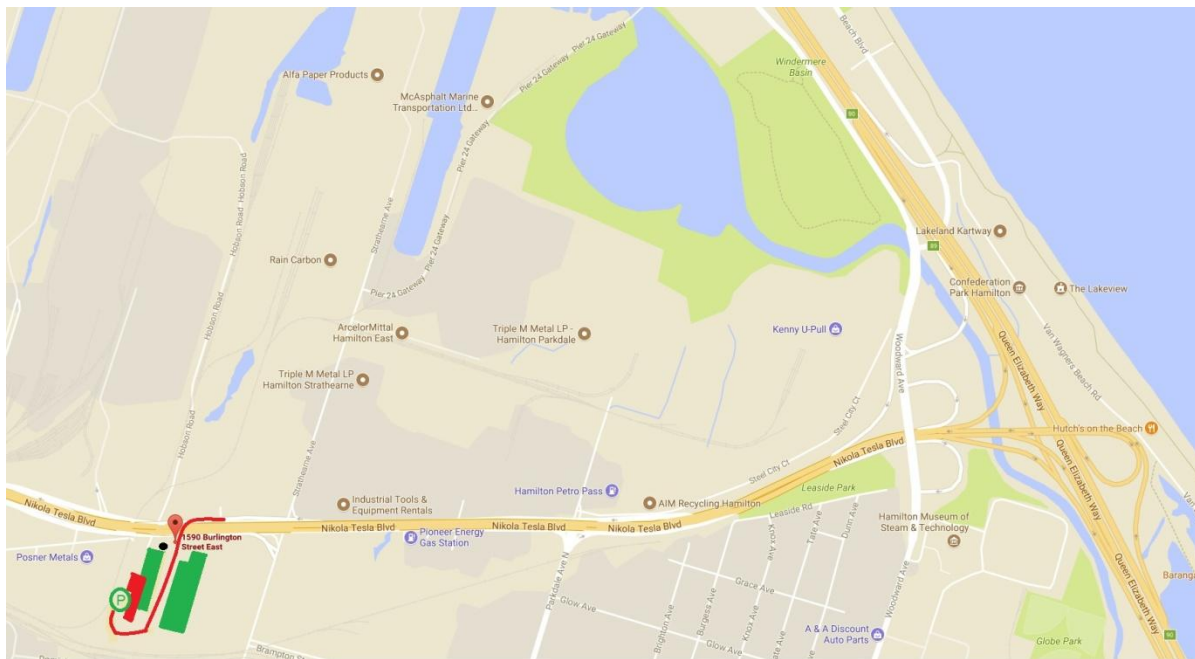

### From Toronto:

- 1) Take QEW to Niagara.
- 2) Take Exit 90 for Nikola Tesla Blvd/Woodward Ave.
- 3) Keep left follow signs for Nikola Tesla Blvd
- 4) Use the right two lanes to turn slightly right onto Burlington St E.
- 5) Cross Strathearne Ave. and turn into the Stern Lab gate on the left.
- 6) Upon Arrival you will be greeted with an electronic gate. You must buzz the Hamilton Port Authority, and let them know you are going to the Open House at Stern Laboratories, Inc. They will ask for your car's license plate number and your name.

### From Niagara:

- 1) Take QEW to Toronto
- 2) Use the right two lanes to take exit 90 towards Nikola Tesla Blvd
- 3) Use the right two lanes to turn slightly right onto Burlington St E.
- 4) Cross Strathearne Ave. and turn into the Stern Lab gate on the left.
- 5) Upon Arrival you will be greeted with an electronic gate. You must buzz the Hamilton Port Authority, and let them know you are going to the Open House at Stern Laboratories, Inc. They will ask for your car's license plate number and your name.